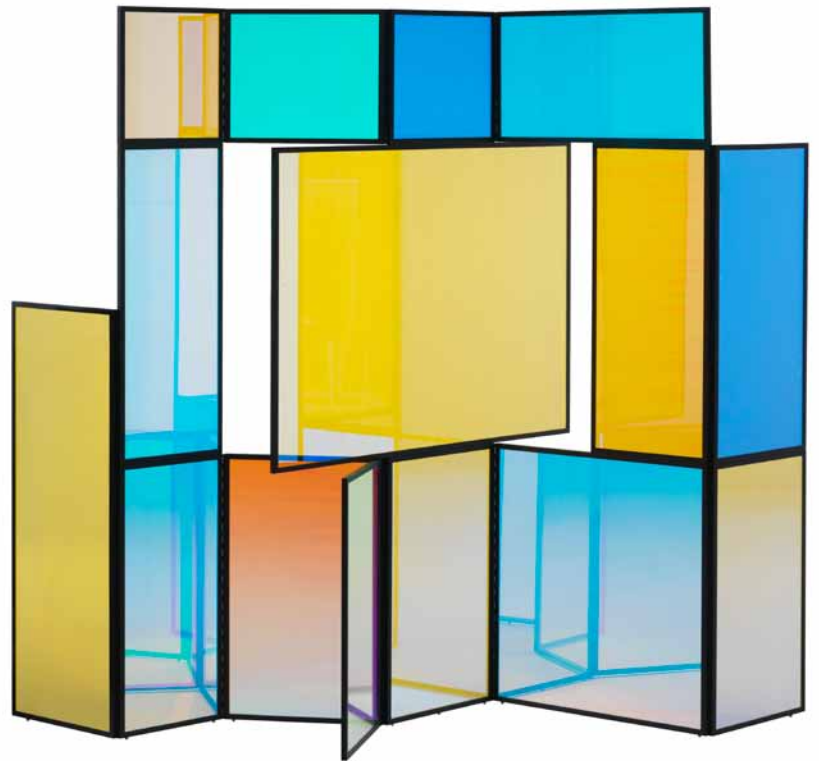

PARAVENTO
Camilla Richter