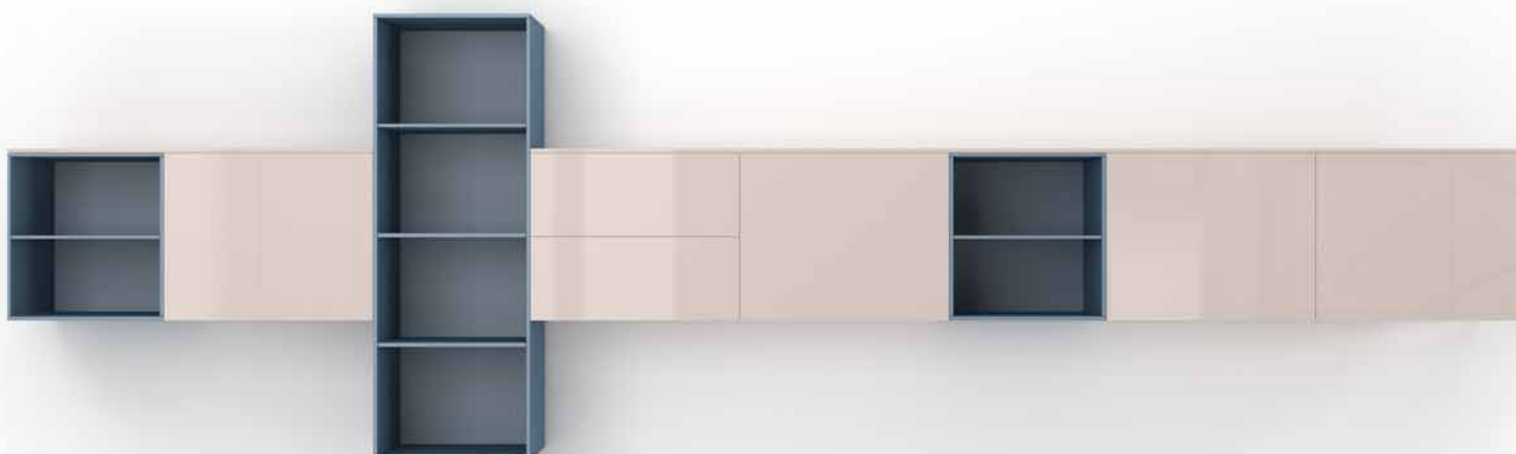

WINDOW
Giulio Cappellini